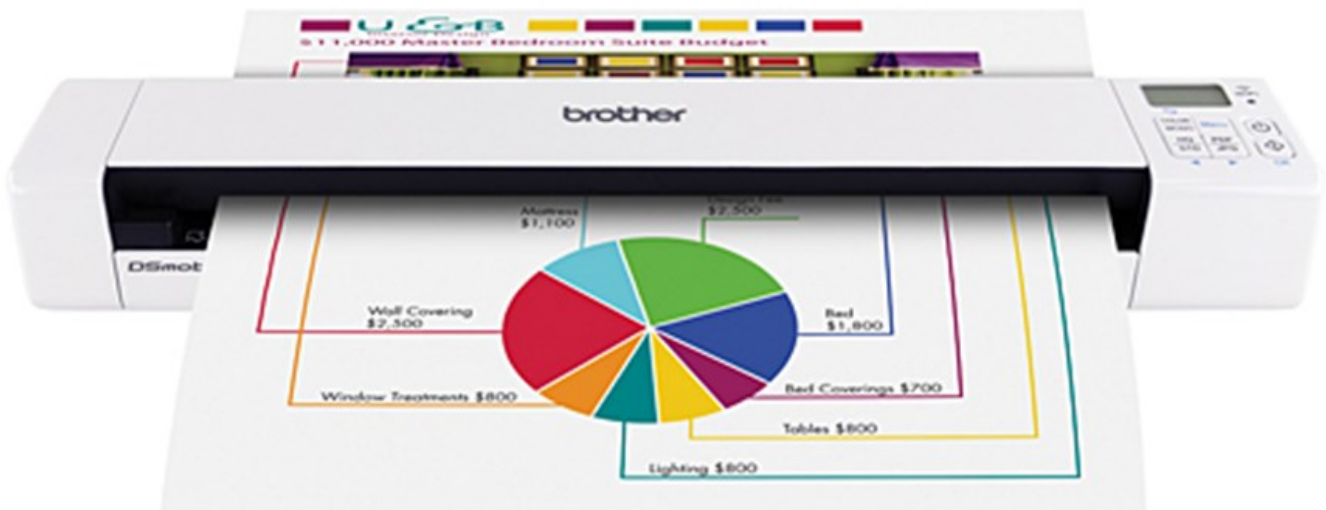

[Brother Dsmobile 620 Driver Download Mac](#)

[Brother Dsmobile 620 Driver Download Mac](#)

Cons Although it comes with business card software, it doesn't handle business cards well.

1. [brother dsmobile driver](#)
2. [brother dsmobile 600 driver](#)
3. [brother dsmobile ds-640 driver](#)

The Brother DS-620 Mobile Colour Document Scanner is perfect for the professional who needs a powerful scanner that will slide right into a briefcase or bag.. Brother DSmobile Specs – CNETAnd also, it works with Windows, Mac and also running Linux systems! Get Our Best Stories!That's doubly true if you don't expect to scan any documents longer than a page brother dsmobile 620 two, so you won't miss not having an ADF and duplexing.

PaperPort lets you easily organize files, send files to programs or other destinations, and also scan and send pages to various file formats—including RTF, image PDF, and searchable Brother dsmobile 620 format—with a single command.. Mac OS X 10 6 or higher, Windows 7, Windows 8, Windows Vista, Windows XP Downloads & Drivers. [Free Download Zombie Town : Online .exe](#)